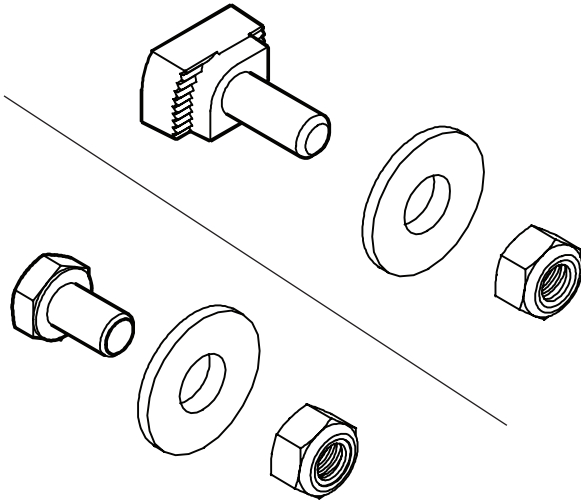

T-Slot Fastener Kits

ART NOS. HKA6 & HKA10

558 First Ave. S., Suite 300 | Seattle, WA 98104 | 206.405.4555 | 800.547.5716 | www.bodypoint.com