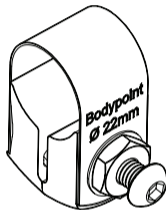

558 First Ave. S., Suite 300
Seattle, WA 98104
206.405.4555 | 800.547.5716
www.bodypoint.com

Band Clamp

Art No. HW320-22, HW320-25,
HW320-29, HW320-30,
HW320-32, HW320-27X33

2(a).

2(b).