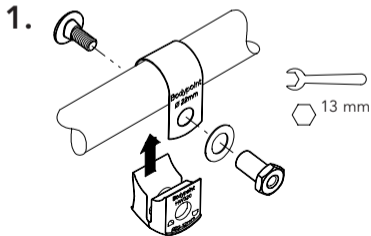

558 First Ave. S., Suite 300
Seattle, WA 98104
206.405.4555 | 800.547.5716
www.bodypoint.com

Band Clamp

Art No. HW320-22, HW320-25,
HW320-29, HW320-30,
HW320-32, HW320-27X33

2(a).

2(b).