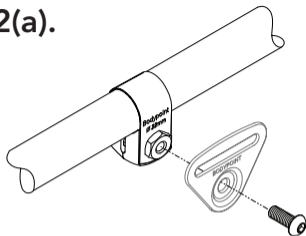

558 First Ave. S., Suite 300
Seattle, WA 98104
206.405.4555 | 800.547.5716
www.bodypoint.com

Band Clamp

Art No. HW320-22, HW320-25,
HW320-29, HW320-30,
HW320-32, HW320-27X33

2(a).

2(b).